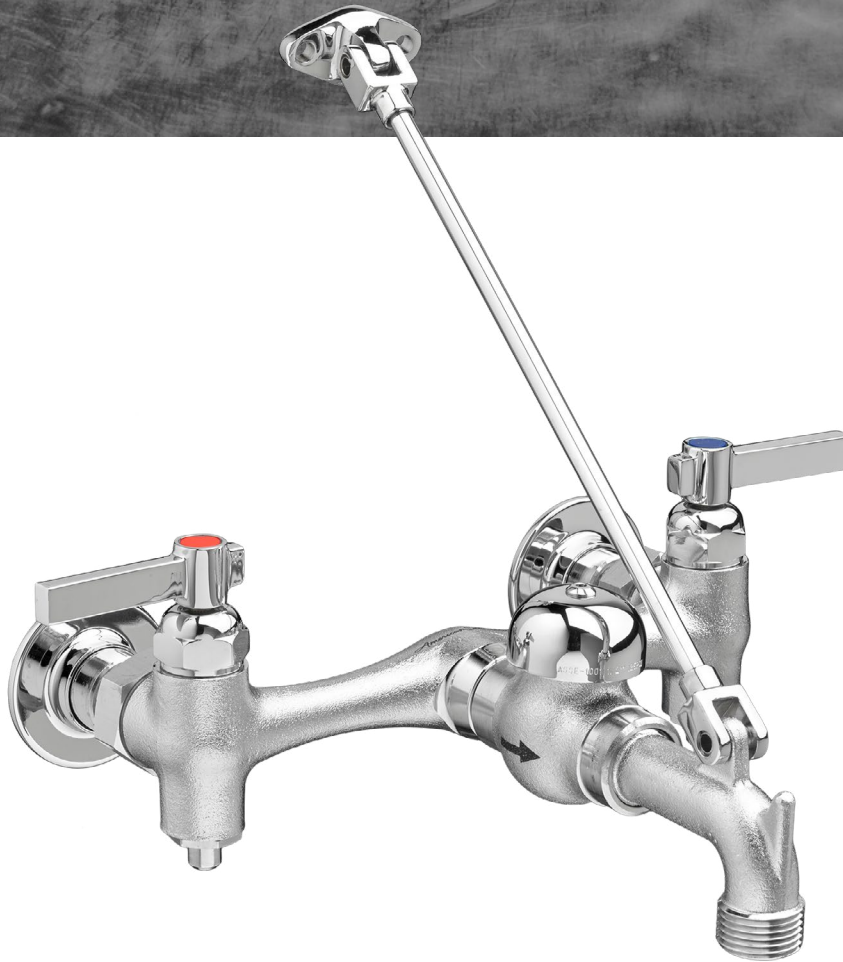

# WALL MOUNT MOP SINK FAUCET

## WM-08-MP

## FEATURES

- ✓ 8" adjustable centre
- ✓ 6½" spout
- ✓ Heavy cast spout with pail hook
- ✓ ¾" garden hose thread
- ✓ Lever handles
- ✓ Support brackets