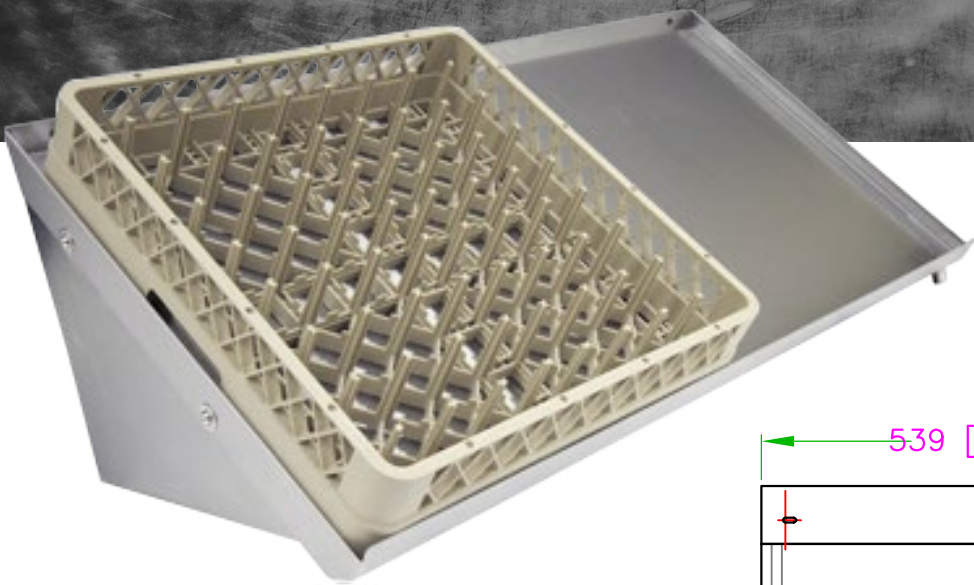

DISH WALL RACK

TWDR-2221-R

FEATURES

- ✓ Made with high quality 18 gauge, 430 stainless steel
- ✓ Dimensions: 21" x 22" x 14"
- ✓ Accommodates standard dish racks and fits up to 4 dish racks
- ✓ Drain: right side
- ✓ Baskets: 1
- ✓ Plastic dish rack NOT included