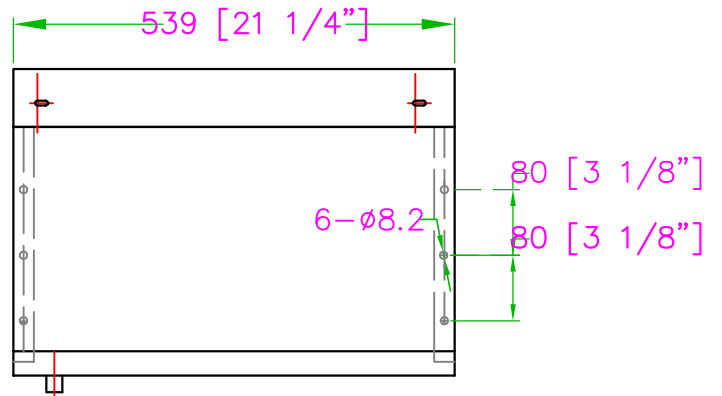

DISH WALL RACK

TWDR-2221-R

FEATURES

- ✓ Made with high quality 18 gauge, 430 stainless steel
- ✓ Dimensions: 21" x 22" x 14"
- ✓ Accommodates standard dish racks and fits up to 4 dish racks
- ✓ Drain: right side
- ✓ Baskets: 1
- ✓ Plastic dish rack NOT included