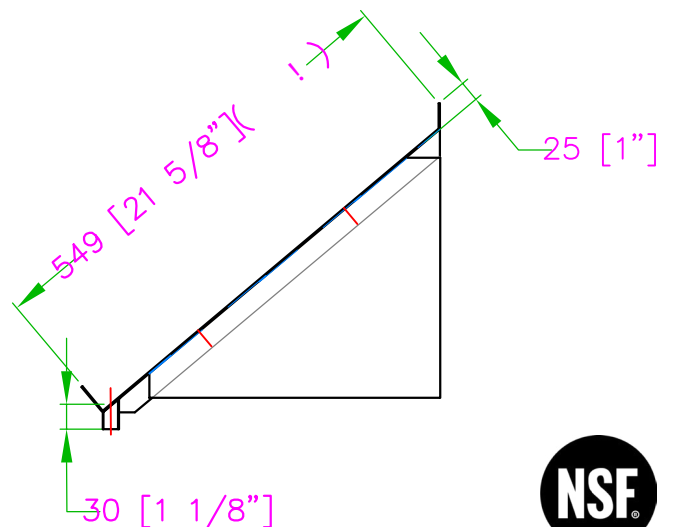

DISH WALL RACK

TWDR-2221-R

FEATURES

- ✓ Made with high quality 18 gauge, 430 stainless steel
- ✓ Dimensions: 21" x 22" x 14"
- ✓ Accommodates standard dish racks and fits up to 4 dish racks
- ✓ Drain: right side
- ✓ Baskets: 1
- ✓ Plastic dish rack NOT included