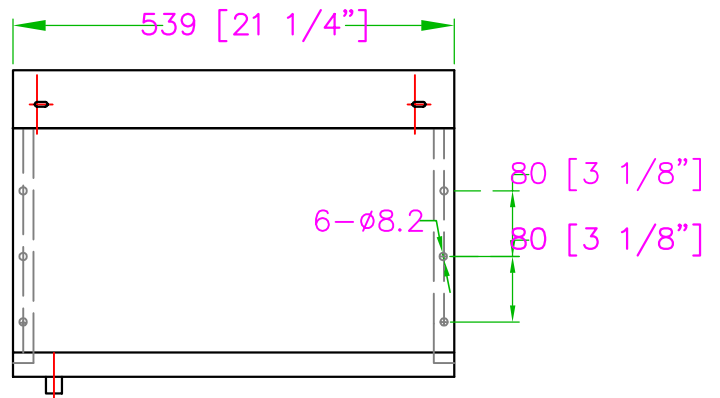

### FEATURES

- ✓ Made with high quality 18 gauge, 430 stainless steel
- ✓ Dimensions: 21" x 22" x 14"
- ✓ Accommodates standard dish racks and fits up to 4 dish racks
- ✓ Drain: left side
- ✓ Baskets: 1
- ✓ Plastic dish rack NOT included