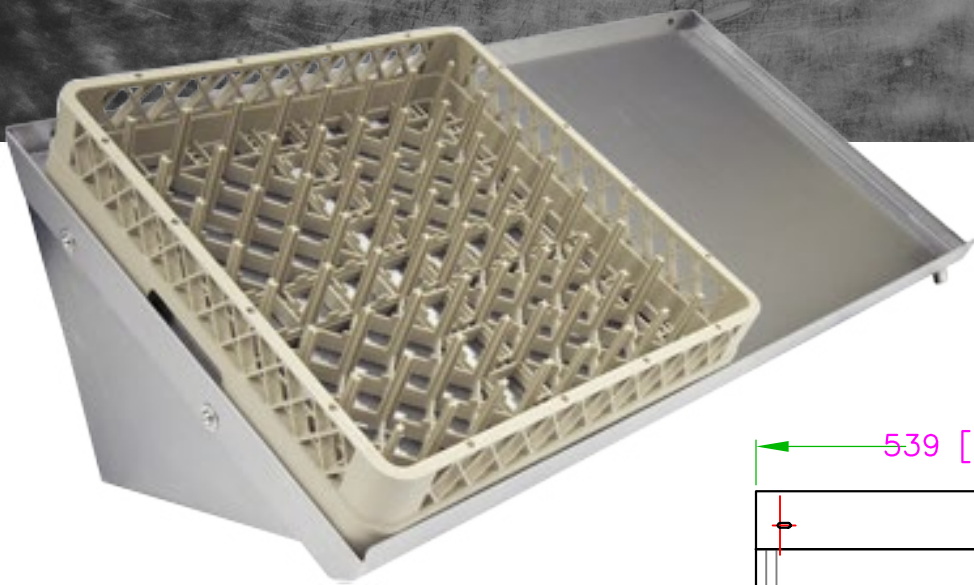

# DISH WALL RACK

## TWDR-2221-L

### FEATURES

- ✓ Made with high quality 18 gauge, 430 stainless steel
- ✓ Dimensions: 21" x 22" x 14"
- ✓ Accommodates standard dish racks and fits up to 4 dish racks
- ✓ Drain: left side
- ✓ Baskets: 1
- ✓ Plastic dish rack NOT included