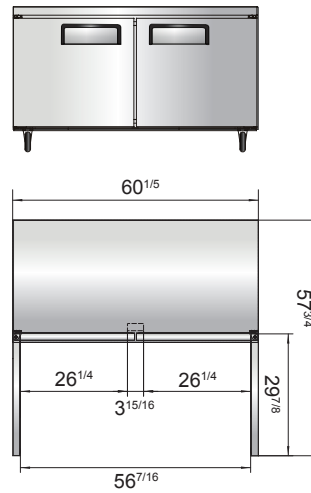

SPECIFICATIONS

Models	Door	Capacity (Cu.Ft.)	Shelves	Casters (inch)	Amps (A)	Voltage (V/Hz/Ph)	HP	Refrigerant	Exterior Dimensions (inch)	Net Weight (lbs)	Gross Weight (lbs)
MGF8401GR(L)	1	7.2	1	2	2.3	115/60/1	1/7	R290	27 ^{1/2} ×30×34 ^{1/5}	137	172
MGF36RGR	2	8.7	2	2	2.3	115/60/1	1/7	R290	36 ^{5/16} ×30×34 ^{1/5}	162	212
MGF8402GR	2	13.4	2	2	2.3	115/60/1	1/7	R290	48 ^{3/10} ×30×34 ^{1/5}	192	231
MGF8403GR	2	17.2	2	2	2.8	115/60/1	1/5	R290	60 ^{1/5} ×30×34 ^{1/5}	218	265
MGF8404GR	3	21.1	3	2	2.8	115/60/1	1/5	R290	72 ^{7/10} ×30×34 ^{1/5}	254	315

PLAN VIEW

MGF8401GR(L)

MGF36RGR

MGF8402GR

MGF8403GR

MGF8404GR

Casters

Epoxy shelves