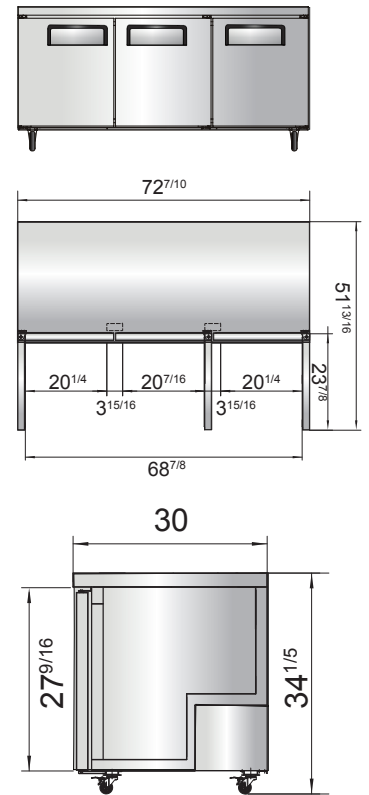

SPECIFICATIONS

Models	Door	Capacity (Cu.Ft.)	Shelves	Casters (inch)	Amps (A)	Voltage (V/Hz/Ph)	HP	Refrigerant	Exterior Dimensions (inch)	Net Weight (lbs)	Gross Weight (lbs)
MGF8401GR(L)	1	7.2	1	2	2.3	115/60/1	1/7	R290	27 ^{1/2} ×30×34 ^{1/5}	137	172
MGF36RGR	2	8.7	2	2	2.3	115/60/1	1/7	R290	36 ^{5/16} ×30×34 ^{1/5}	162	212
MGF8402GR	2	13.4	2	2	2.3	115/60/1	1/7	R290	48 ^{3/10} ×30×34 ^{1/5}	192	231
MGF8403GR	2	17.2	2	2	2.8	115/60/1	1/5	R290	60 ^{1/5} ×30×34 ^{1/5}	218	265
MGF8404GR	3	21.1	3	2	2.8	115/60/1	1/5	R290	72 ^{7/10} ×30×34 ^{1/5}	254	315

PLAN VIEW

MGF8401GR(L)

MGF36RGR

MGF8402GR

MGF8403GR

MGF8404GR

Casters

Epoxy shelves