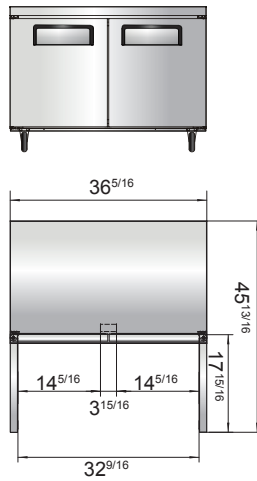

SPECIFICATIONS

Models	Door	Capacity (Cu.Ft.)	Shelves	Casters (inch)	Amps (A)	Voltage (V/Hz/Ph)	HP	Refrigerant	Exterior Dimensions (inch)	Net Weight (lbs)	Gross Weight (lbs)
MGF8401GR(L)	1	7.2	1	2	2.3	115/60/1	1/7	R290	27 ^{1/2} ×30×34 ^{1/5}	137	172
MGF36RGR	2	8.7	2	2	2.3	115/60/1	1/7	R290	36 ^{5/16} ×30×34 ^{1/5}	162	212
MGF8402GR	2	13.4	2	2	2.3	115/60/1	1/7	R290	48 ^{3/10} ×30×34 ^{1/5}	192	231
MGF8403GR	2	17.2	2	2	2.8	115/60/1	1/5	R290	60 ^{1/5} ×30×34 ^{1/5}	218	265
MGF8404GR	3	21.1	3	2	2.8	115/60/1	1/5	R290	72 ^{7/10} ×30×34 ^{1/5}	254	315

PLAN VIEW

MGF8401GR(L)

MGF36RGR

MGF8402GR

MGF8403GR

MGF8404GR

Casters

Epoxy shelves